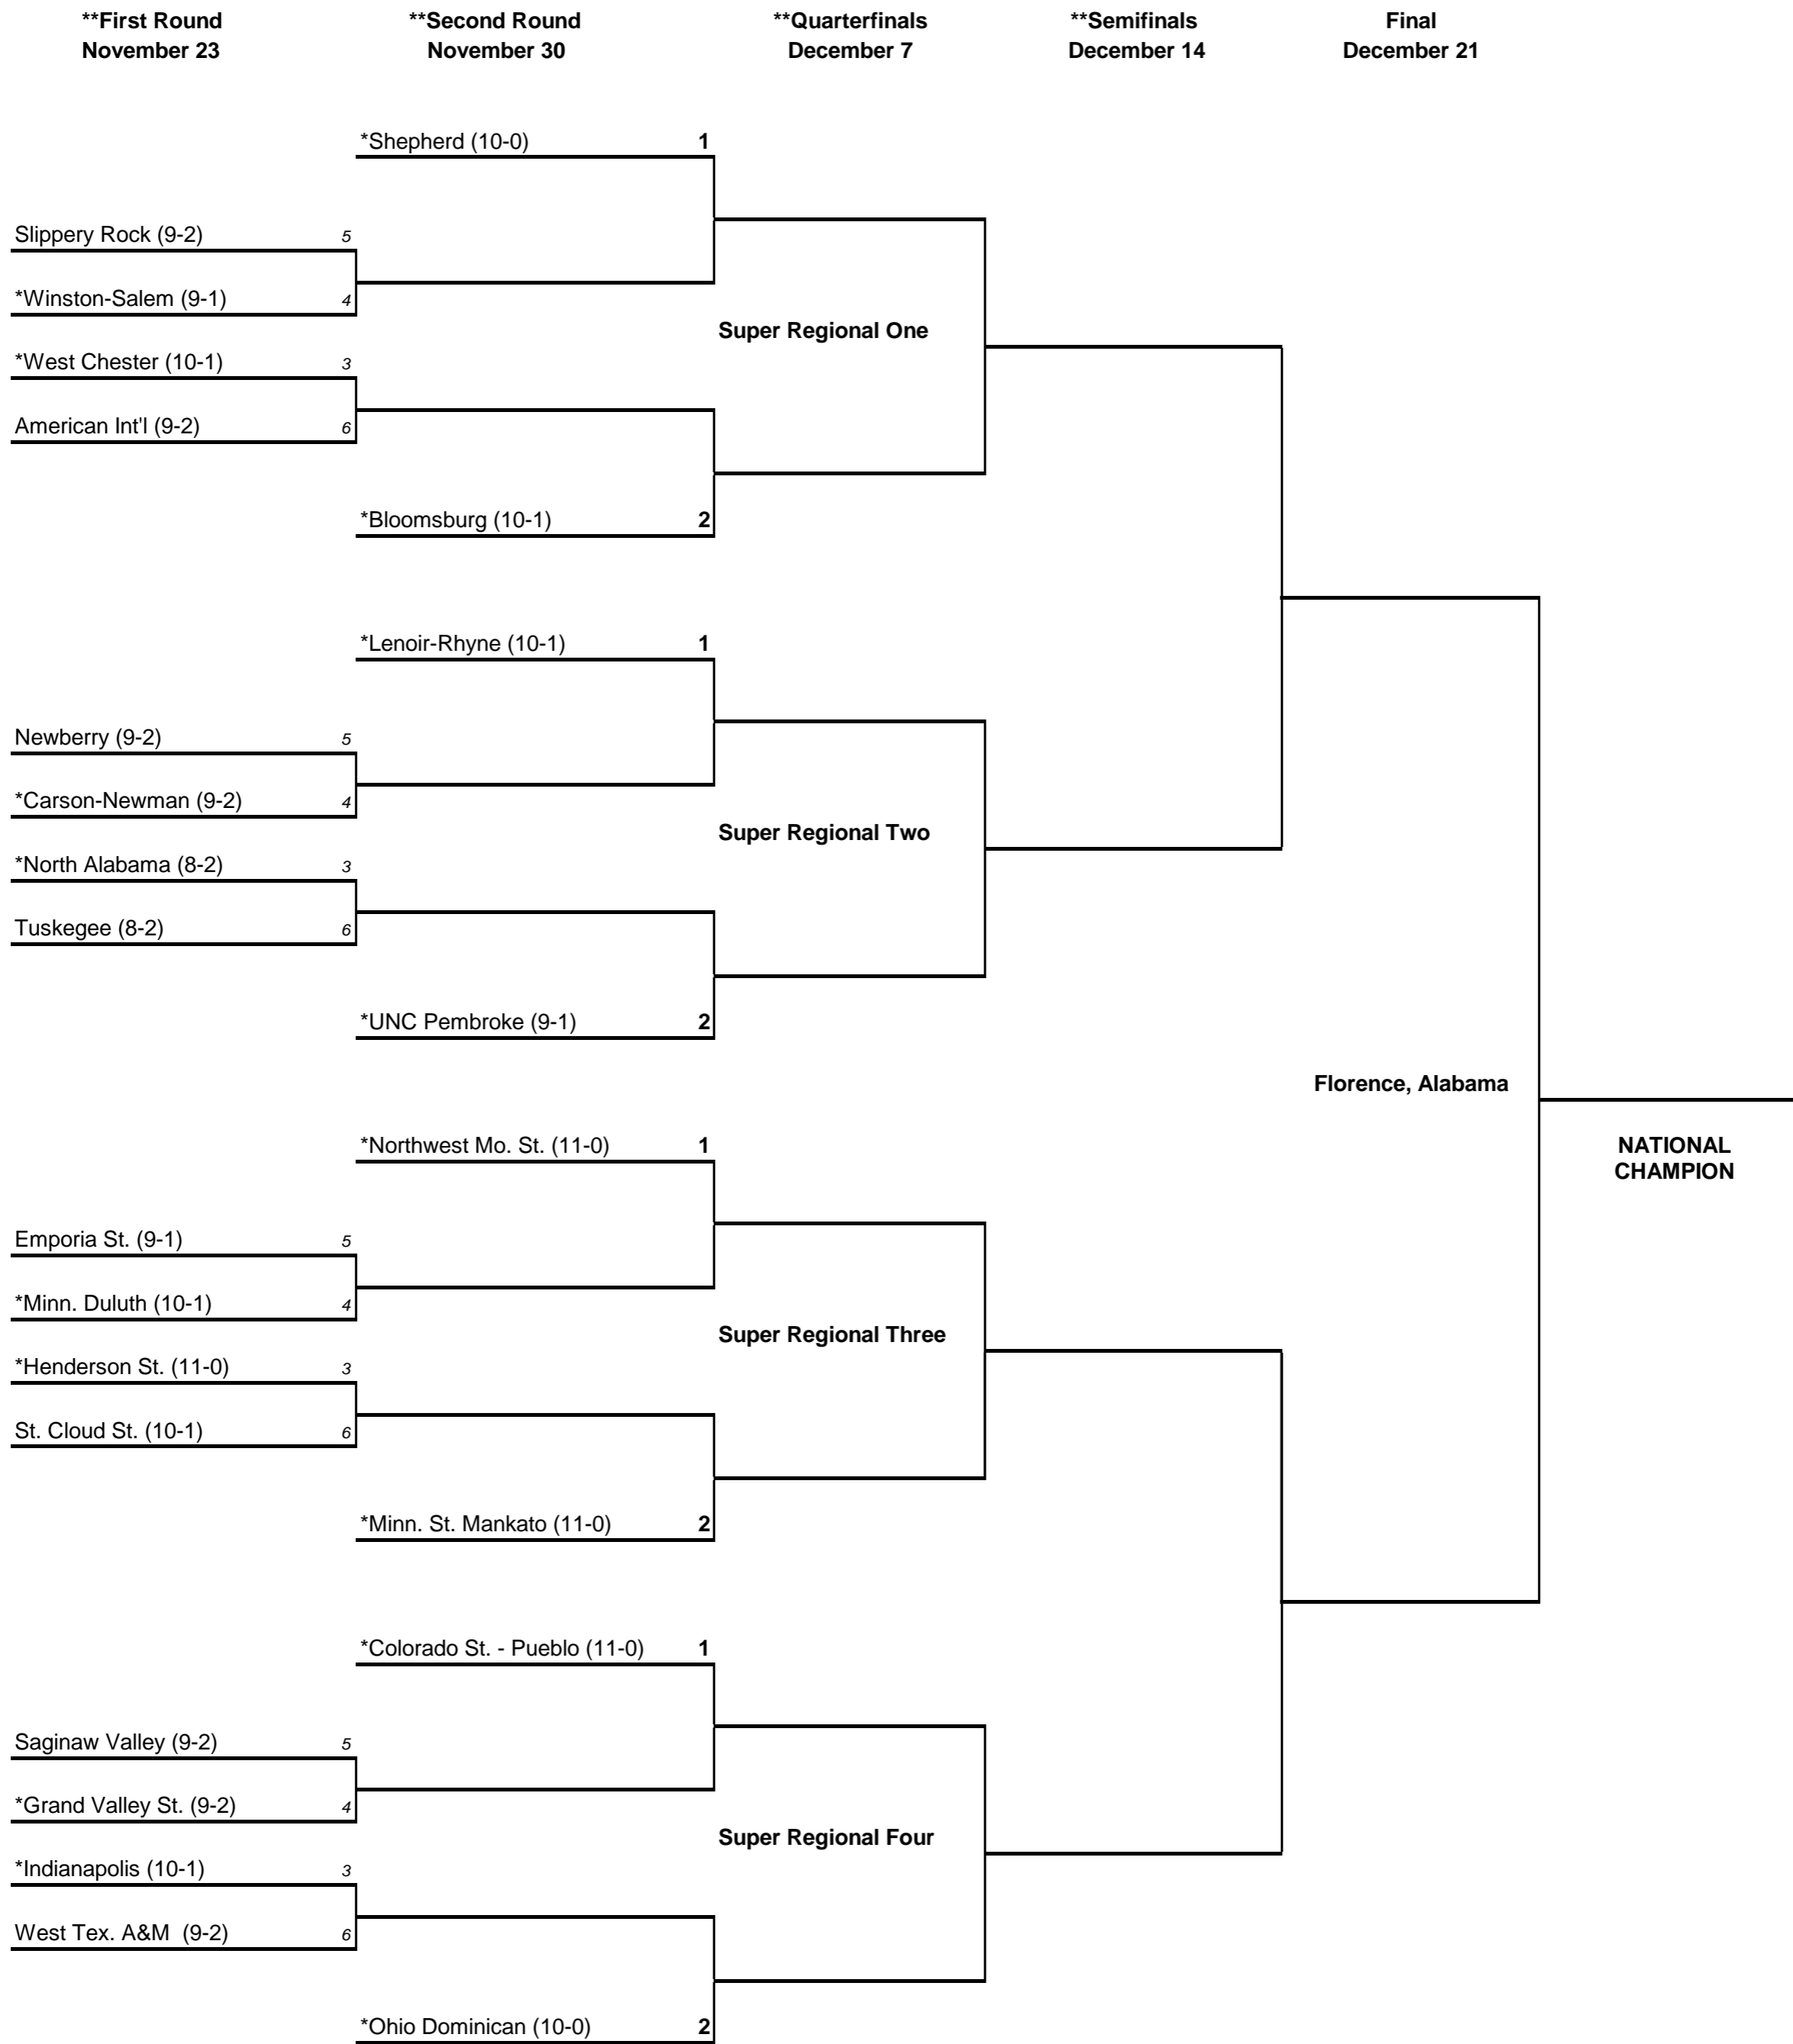

2013 NCAA Division II FOOTBALL CHAMPIONSHIP

All game times not listed below are Noon local time unless a different time was approved by the Division II Football Committee.

* Denotes Host Institution

** First-round, second-round, quarterfinal and semifinal games will be played on the campus of one of the competing institutions.