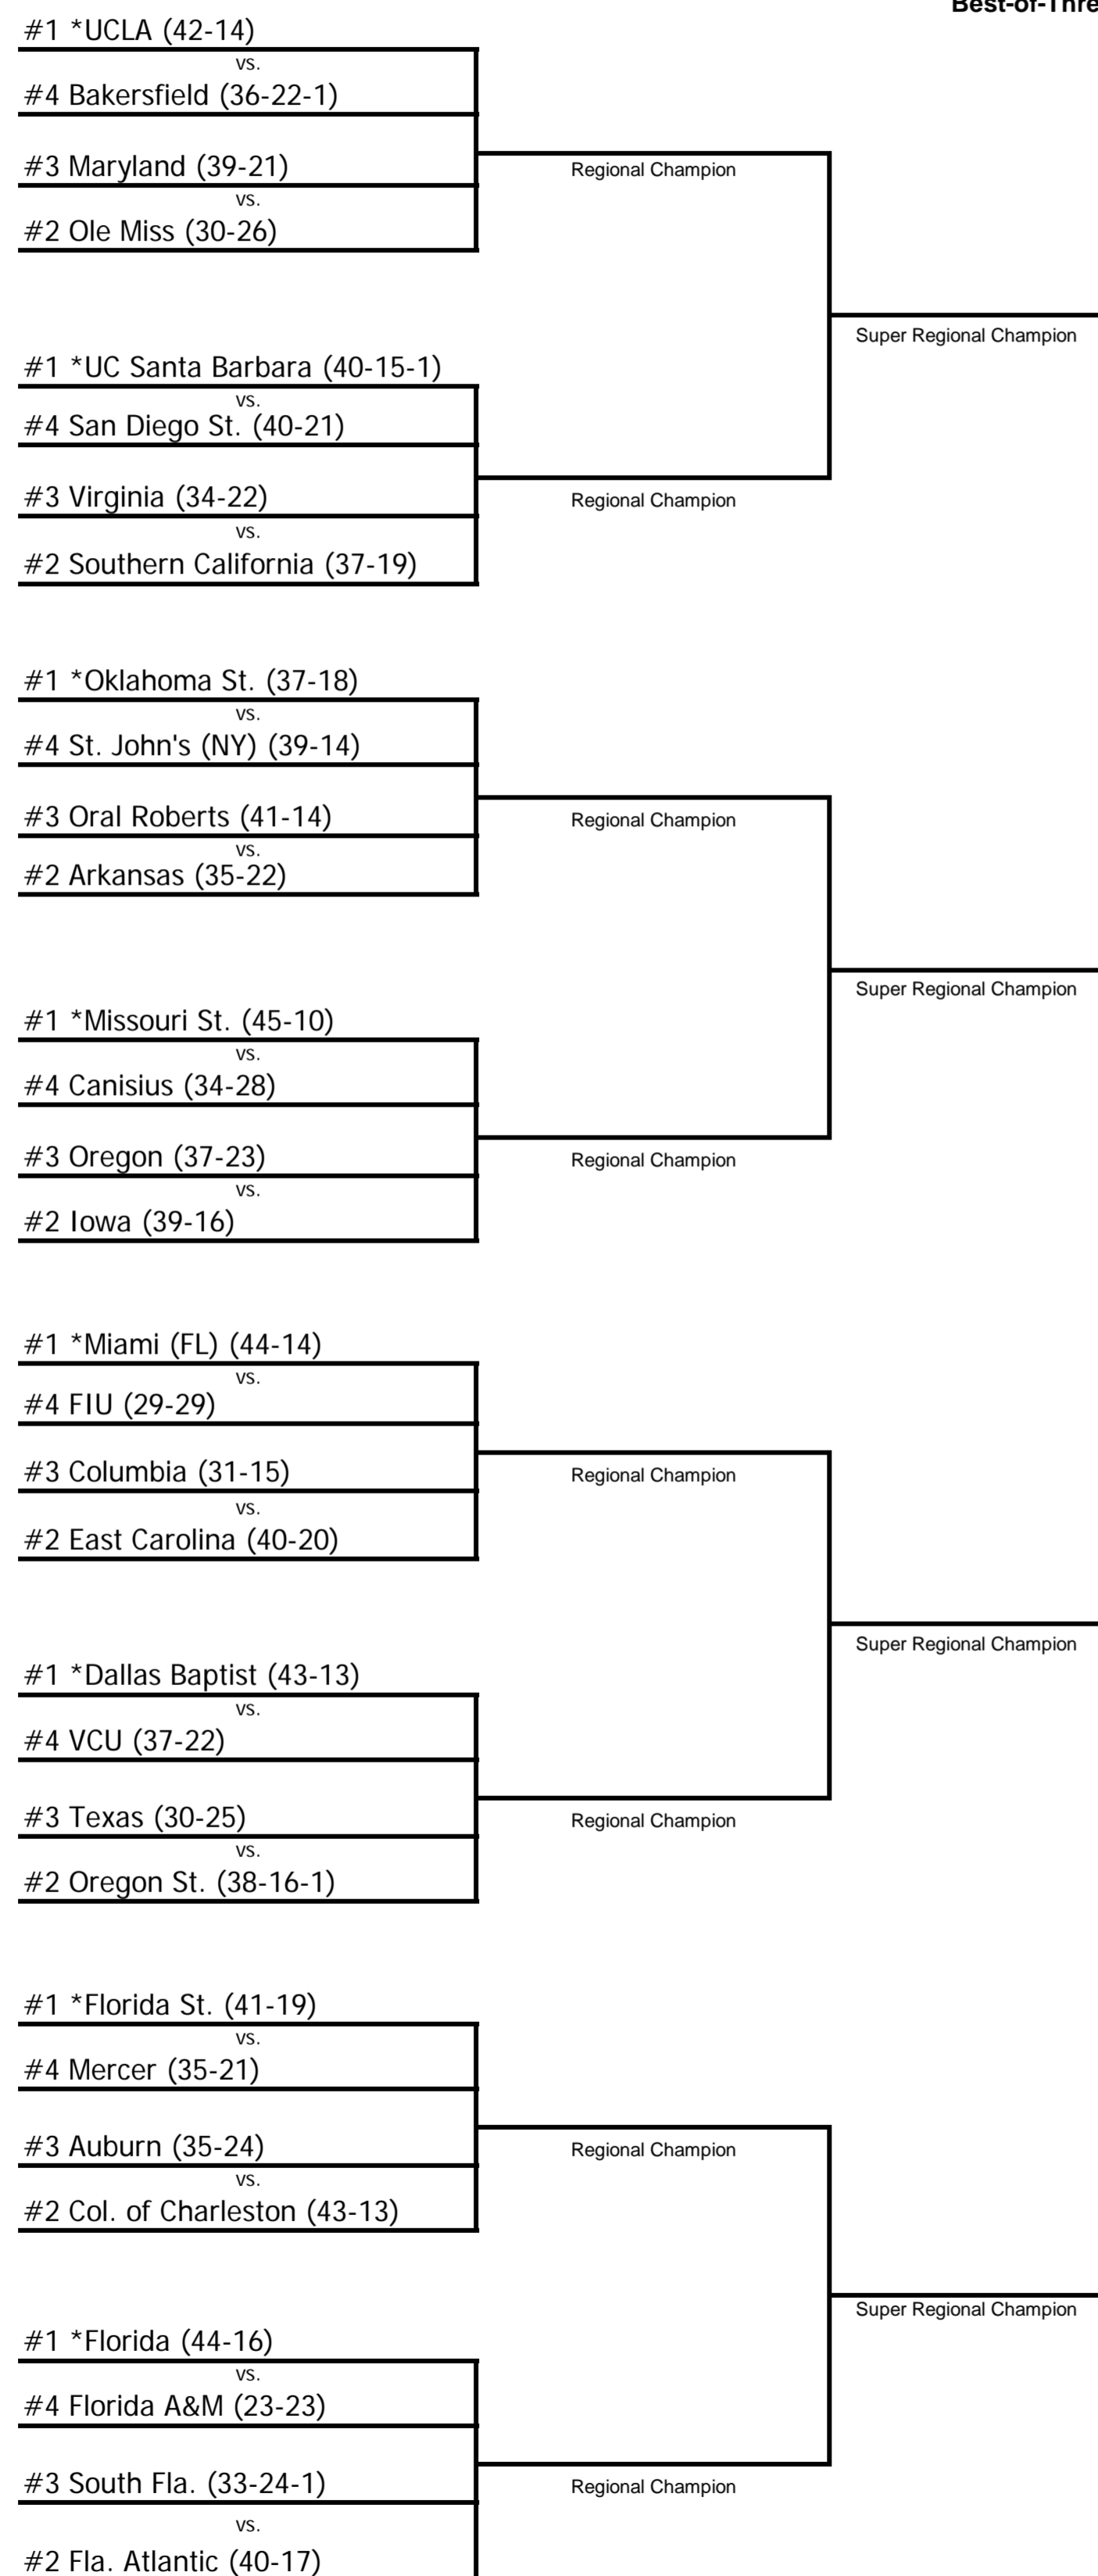

# 2015 NCAA Division I Baseball

**Regionals**  
May 29-June 1  
\*Campus or Neutral Sites  
Double Elimination  
First-Round Pairings

**Super Regionals**  
June 5-7 or June 6-8  
\*Campus or Neutral Sites  
Best-of-Three Games

**Men's College World Series (CWS)**  
June 13-23/24  
Omaha, Nebraska  
Double Elimination  
First-Round Pairings  
Best-of-Three CWS Finals

## National Top Eight Seeds

1. UCLA (42-14)
2. LSU (48-10)
3. Louisville (43-16)
4. Florida (44-16)
5. Miami (FL) (44-14)
6. Illinois (47-8-1)
7. TCU (43-11)
8. Missouri St. (45-10)

**Men's College World Series (CWS)**  
June 13-23/24  
Omaha, Nebraska  
Double Elimination  
First-Round Pairings  
Best-of-Three CWS Finals

**Super Regionals**  
June 5-7 or June 6-8  
\*Campus or Neutral Sites  
Best-of-Three Games

**Regionals**  
May 29-June 1  
\*Campus or Neutral Sites  
Double Elimination  
First-Round Pairings